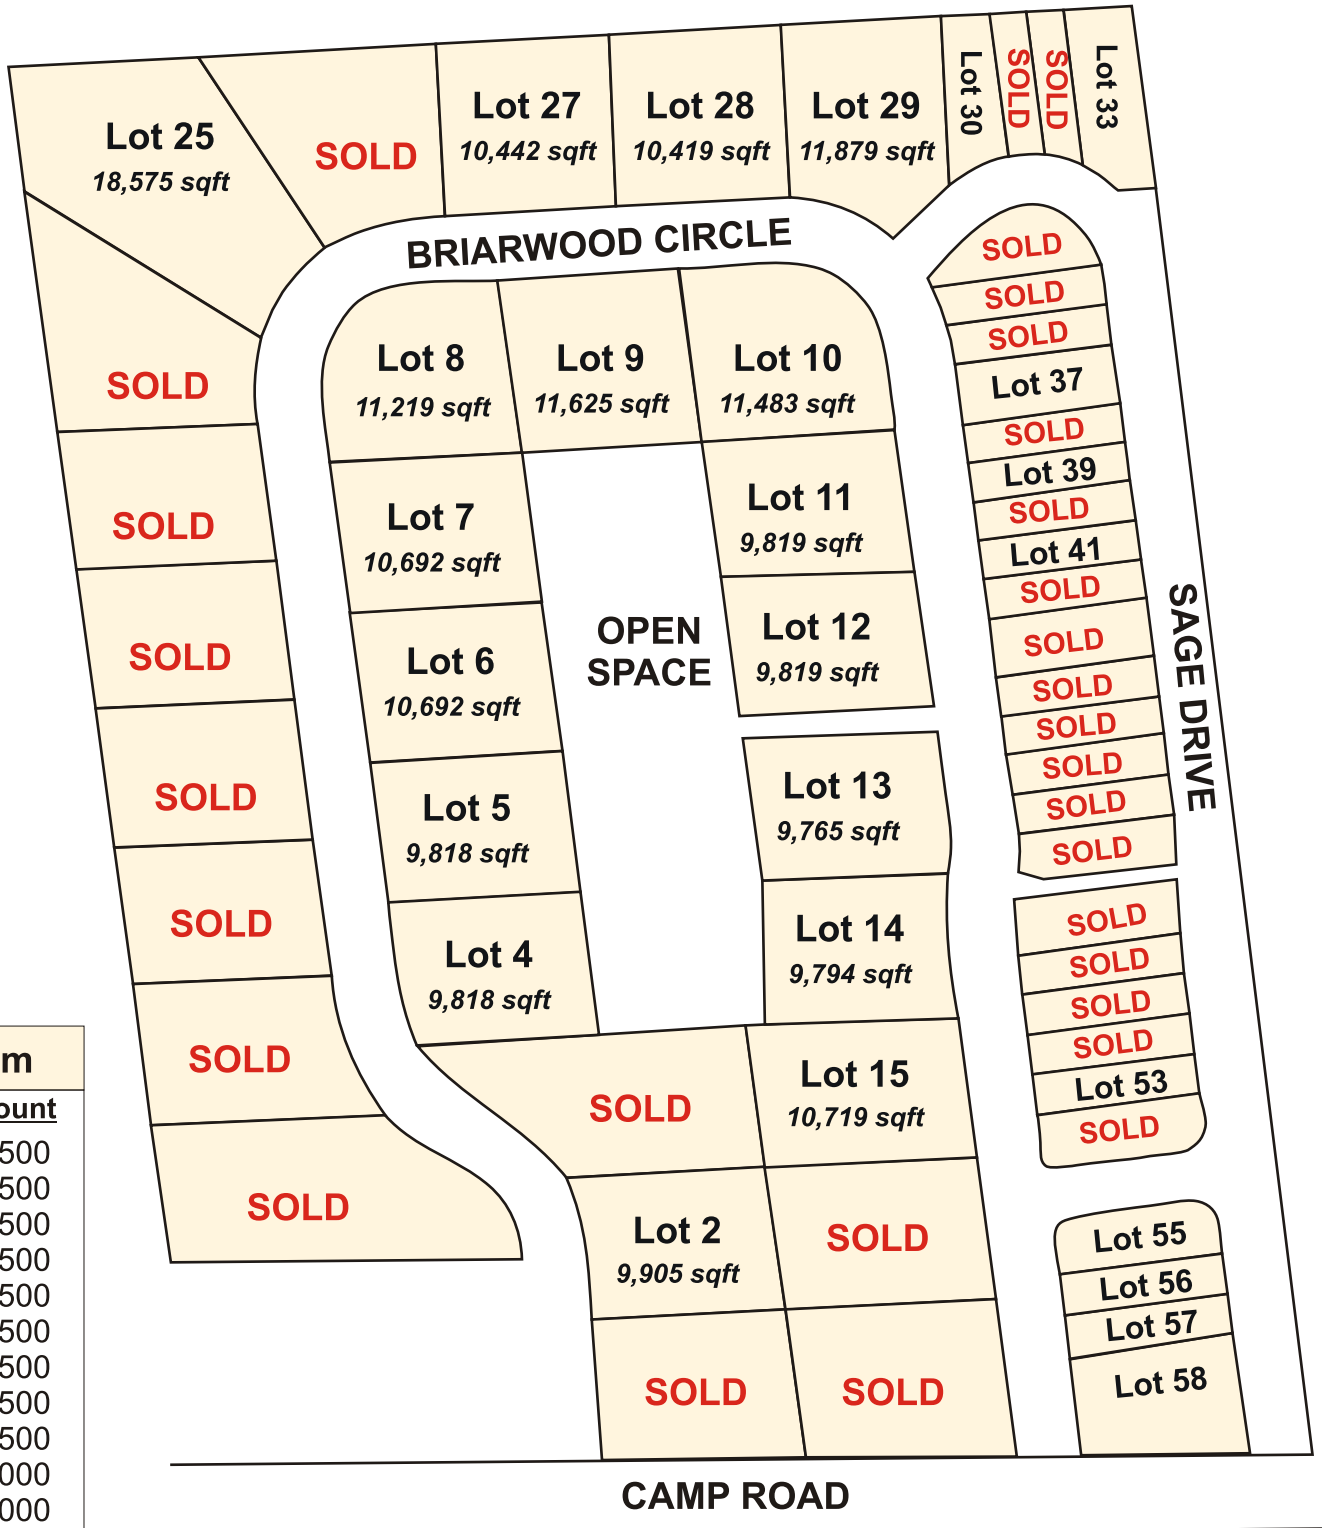

Sandy Meadows

Denton, Maryland

Lot Premium	
Lot #	Amount
4	$1,500
5	$1,500
6	$1,500
7	$1,500
9	$1,500
11	$1,500
12	$1,500
13	$1,500
14	$1,500
25	$5,000
27	$3,000
28	$3,000
29	$3,000

800-818-0502 x200